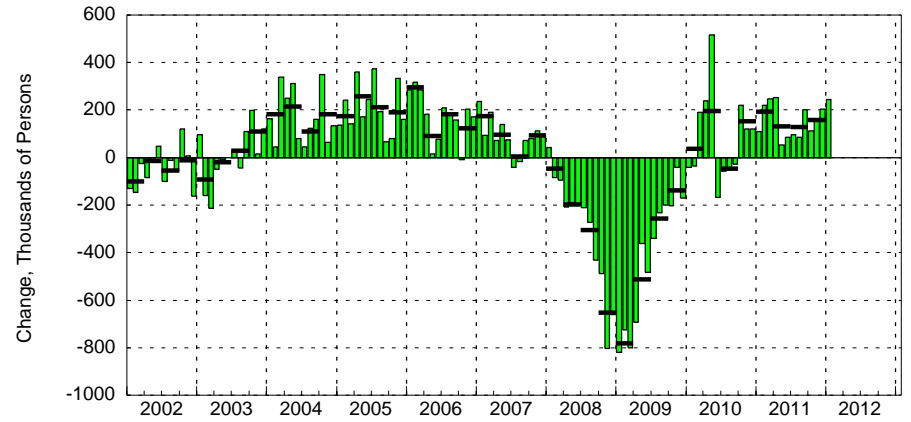

CIVILIAN UNEMPLOYMENT RATE Seasonally Adjusted

Source: Bureau of Labor Statistics

NONFARM PAYROLL EMPLOYMENT Seasonally Adjusted

Note: Quarterly Averages (Black Dash)
Source: Bureau of Labor Statistics

HOURS WORKED Seasonally Adjusted