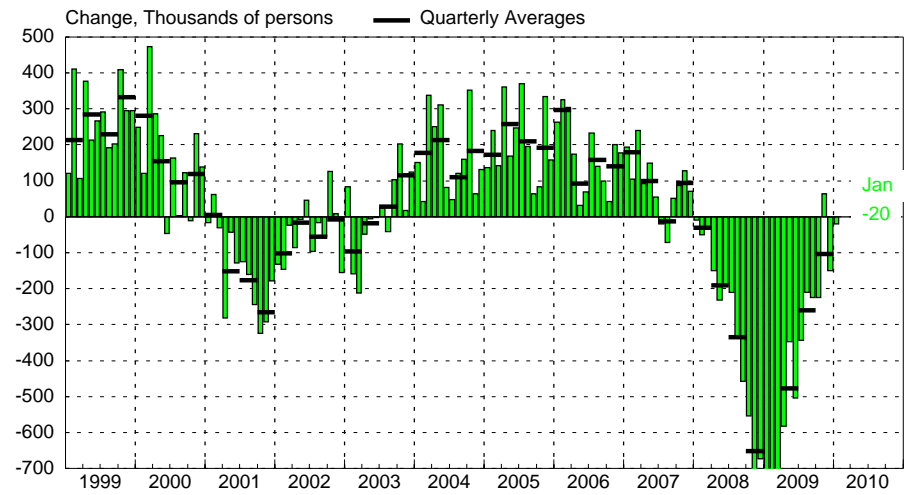

NONFARM PAYROLL EMPLOYMENT Seasonally Adjusted

Source: Bureau of Labor Statistics.