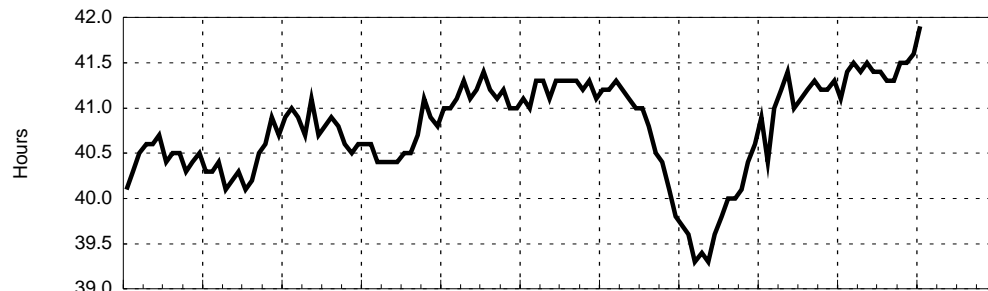

CIVILIAN UNEMPLOYMENT RATE Seasonally Adjusted

Source: Bureau of Labor Statistics

NONFARM PAYROLL EMPLOYMENT Seasonally Adjusted

Note: Quarterly Averages (Black Dash)
Source: Bureau of Labor Statistics

HOURS WORKED Seasonally Adjusted