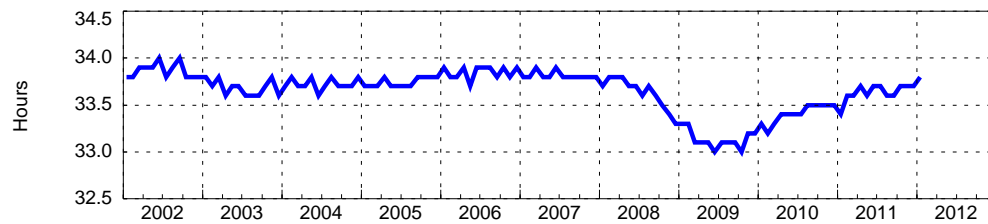

Note: Private Nonfarm
Source: Bureau of Labor Statistics