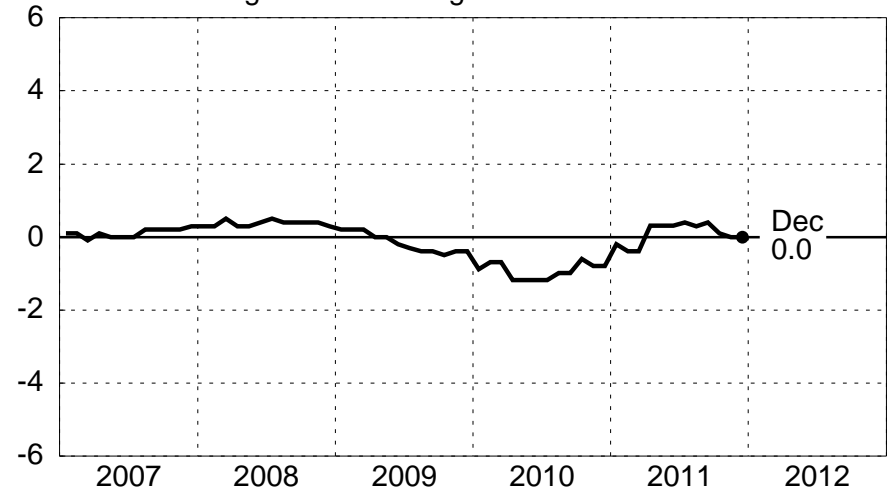

JAPAN

Consumer Price Index

Total

Percent Change Over Year-Ago Level

Core

Percent Change Over Year-Ago Level

Goods

Percent Change Over Year-Ago Level

Services

Percent Change Over Year-Ago Level

Source: National Sources

February 9, 2012