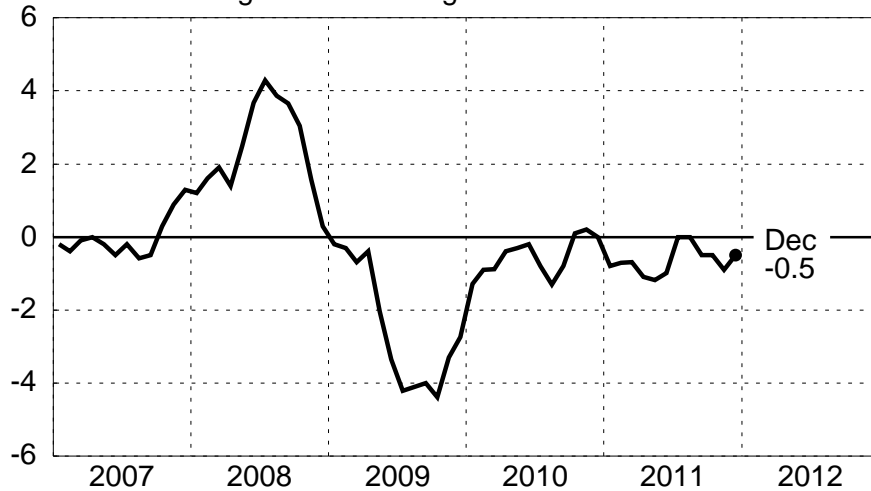

JAPAN

Consumer Price Index

Total

Percent Change Over Year-Ago Level

Core

Percent Change Over Year-Ago Level

Goods

Percent Change Over Year-Ago Level

Services

Percent Change Over Year-Ago Level

Source: National Sources

February 9, 2012