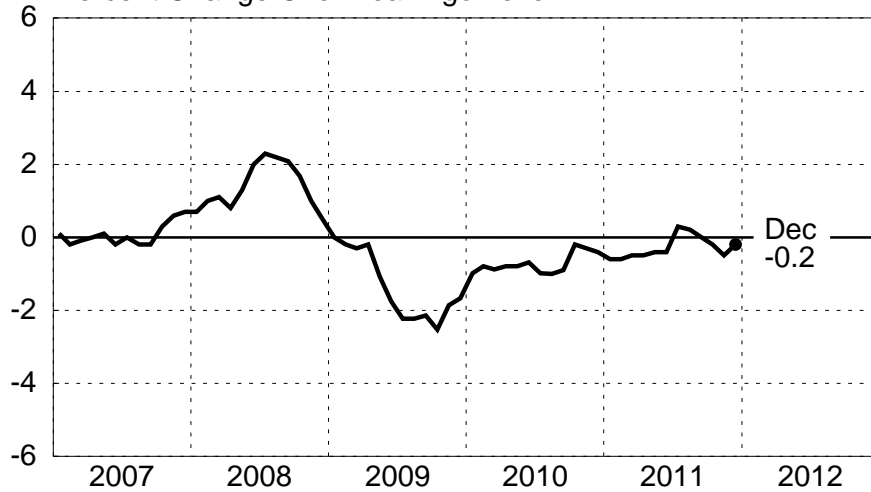

JAPAN

Consumer Price Index

Total

Percent Change Over Year-Ago Level

Core

Percent Change Over Year-Ago Level

Goods

Percent Change Over Year-Ago Level

Services

Percent Change Over Year-Ago Level

Source: National Sources

February 9, 2012