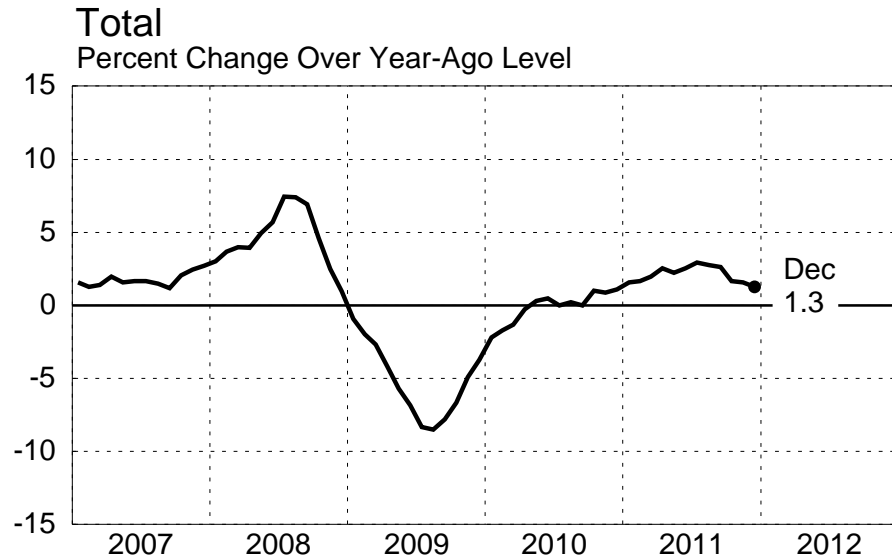

JAPAN

Producer Price Index

Source: National Sources

February 9, 2012