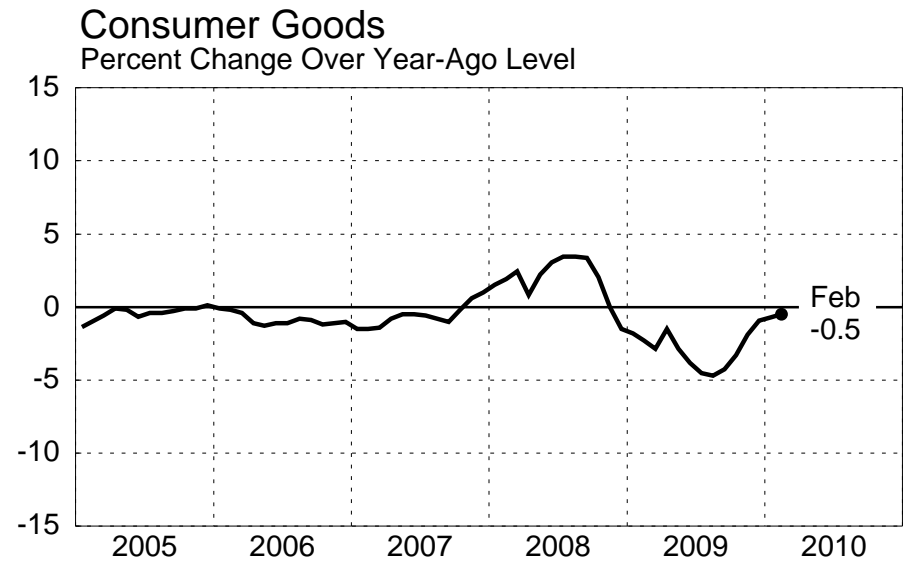

JAPAN

Producer Price Index

Source: National Sources

March 19, 2010