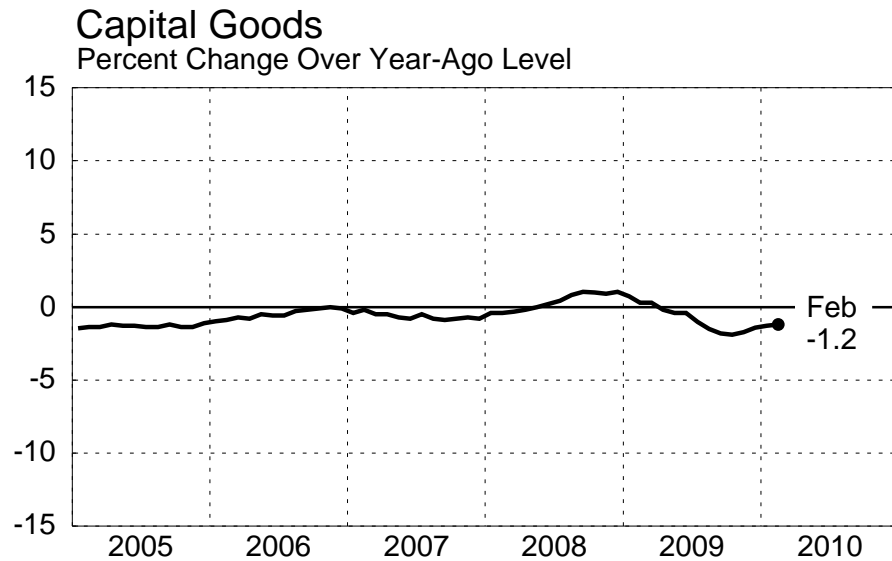

JAPAN

Producer Price Index

Source: National Sources

March 19, 2010