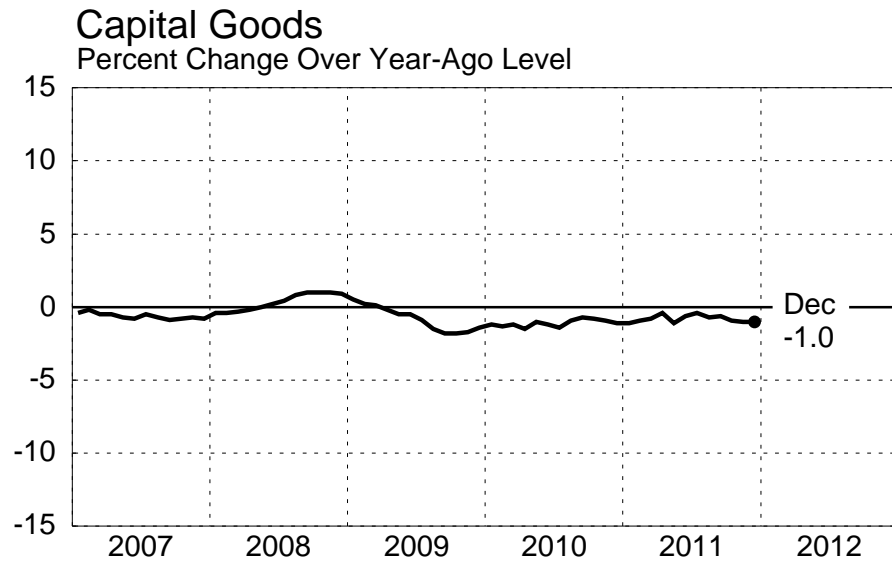

JAPAN

Producer Price Index

Source: National Sources

February 9, 2012