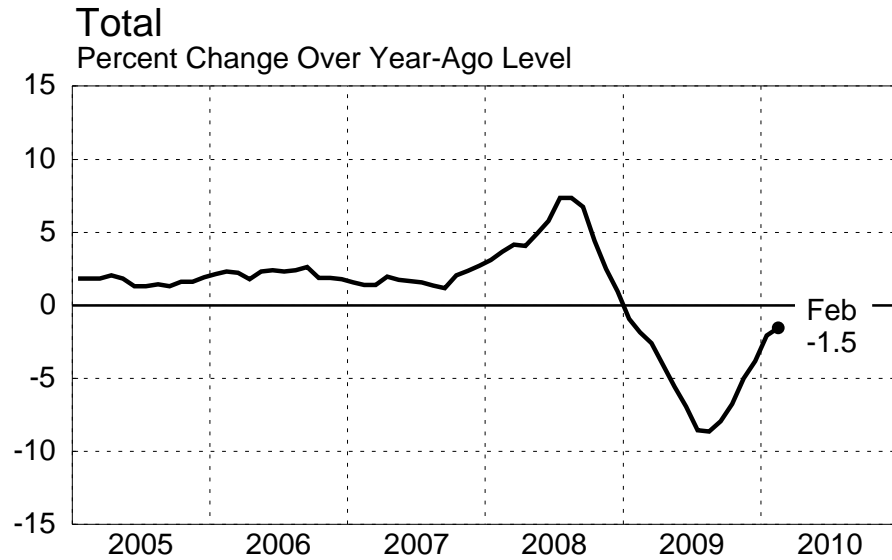

JAPAN

Producer Price Index

Source: National Sources

March 19, 2010