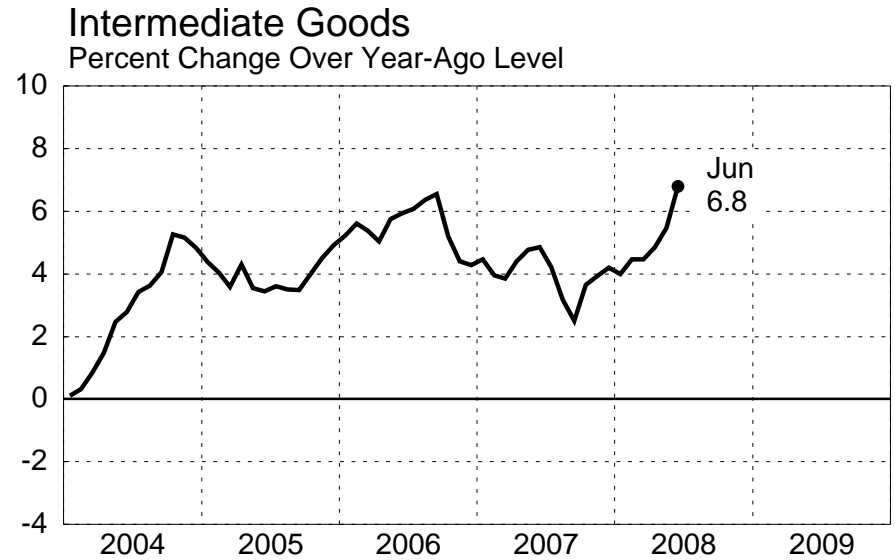

JAPAN

Producer Price Index

Source: National Sources

July 18, 2008