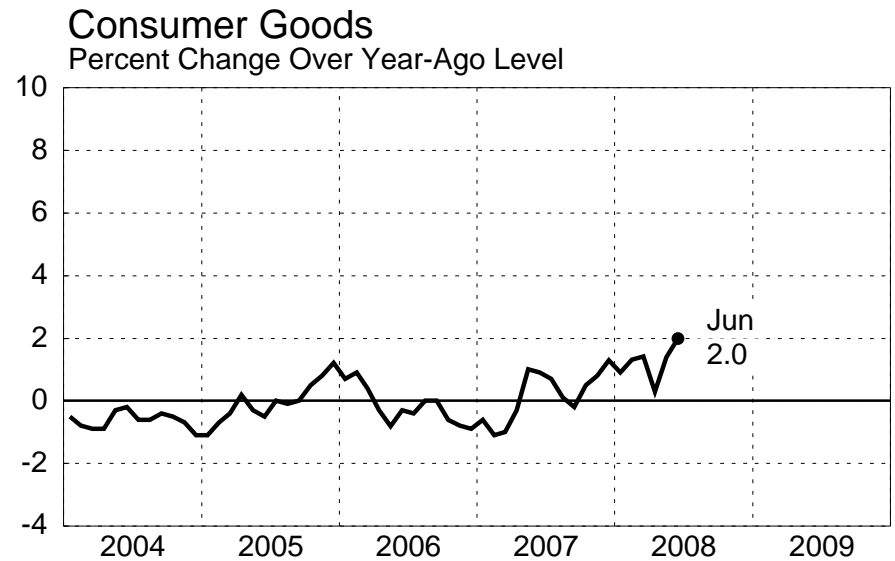

JAPAN

Producer Price Index

Source: National Sources

July 18, 2008