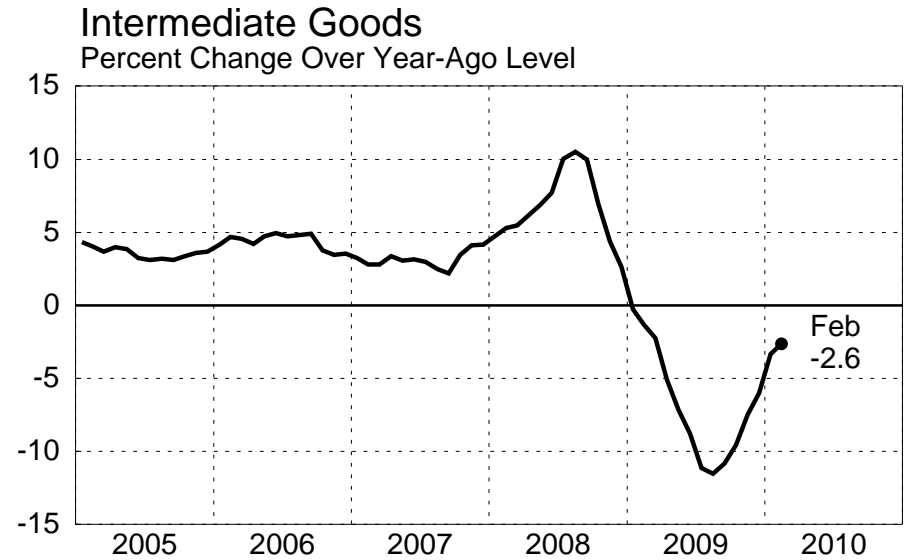

JAPAN

Producer Price Index

Source: National Sources

March 19, 2010