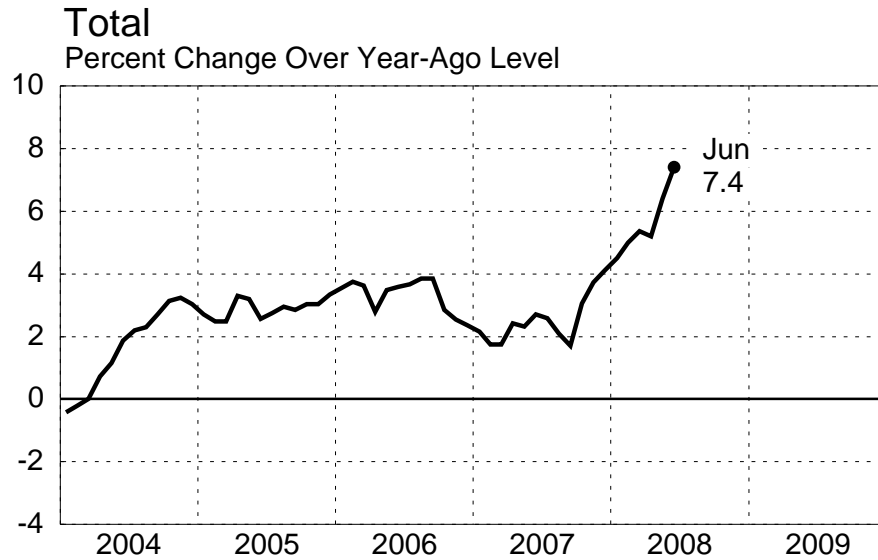

JAPAN

Producer Price Index

Source: National Sources

July 18, 2008