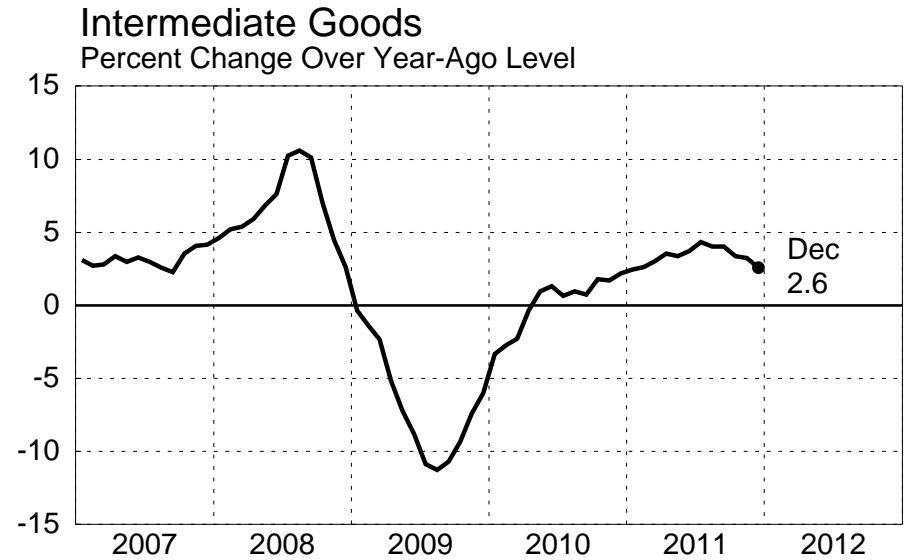

JAPAN

Producer Price Index

Source: National Sources

February 9, 2012