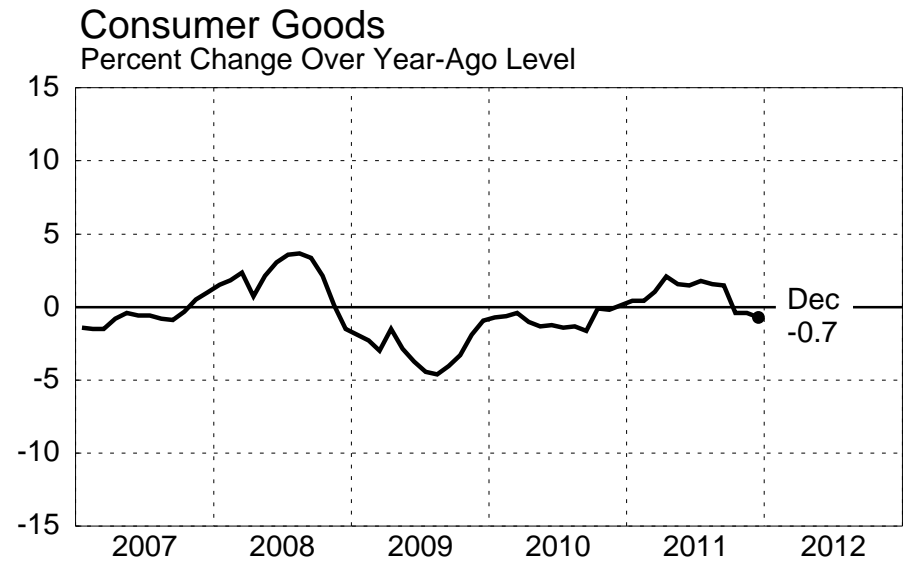

JAPAN

Producer Price Index

Source: National Sources

February 9, 2012