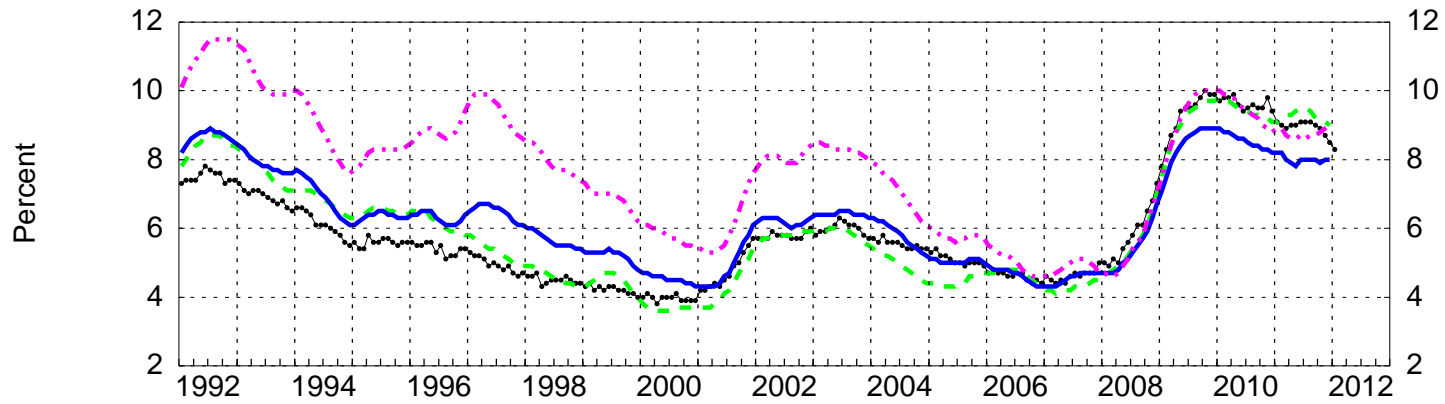

UNEMPLOYMENT RATES

Seasonally Adjusted

US (Black), NY (Blue), NJ (Green), NYC (Purple)

Source: Bureau of Labor Statistics, NY and NJ Departments of Labor, Moody's Economy.com

WDRX_2