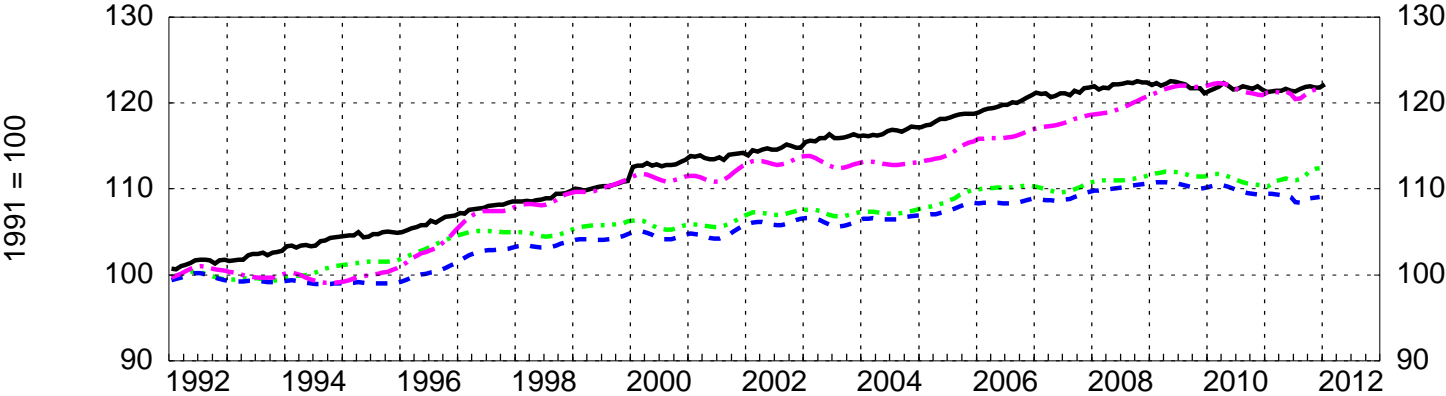

LABOR FORCE

Seasonally Adjusted Index (1990=100)

US (Black), NY (Blue), NJ (Green), NYC (Purple)
Source: Bureau of Labor Statistics, NY and NJ Departments of Labor, Moody's Economy.com
WDRX_4