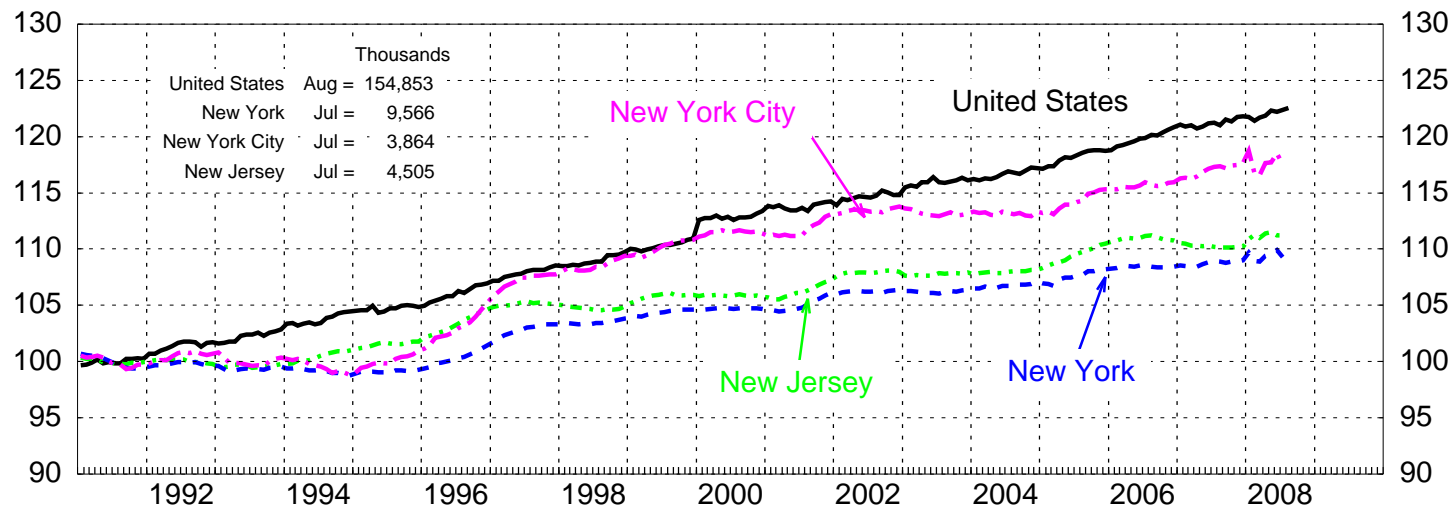

LABOR FORCE

Seasonally Adjusted Index (1990=100)

1990=100

1990=100

Source: Bureau of Labor Statistics, NY and NJ Departments of Labor, Moody's Economy.com.

WDRX_4

5-Sep-08