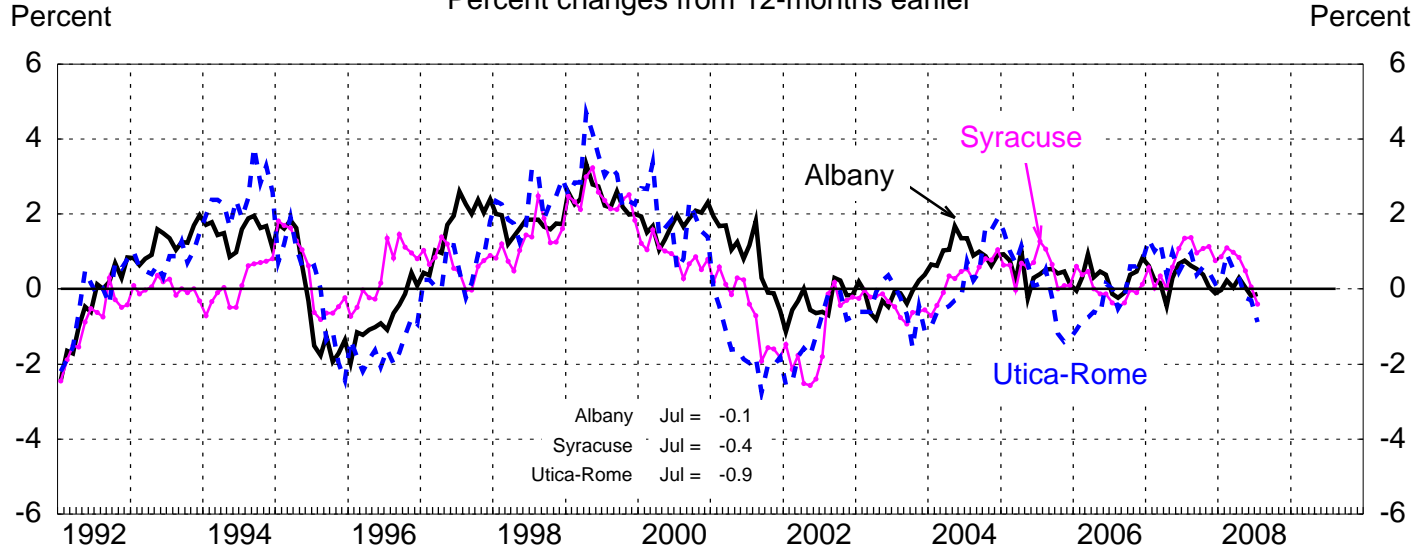

# PAYROLL JOB GROWTH: ALBANY, SYRACUSE AND UTICA-ROME NY

Percent changes from 12-months earlier

Albany NY = Albany, Rensselaer, Saratoga, Schenectady, and Schoharie counties

Utica-Rome MSA = Herkimer and Oneida counties.