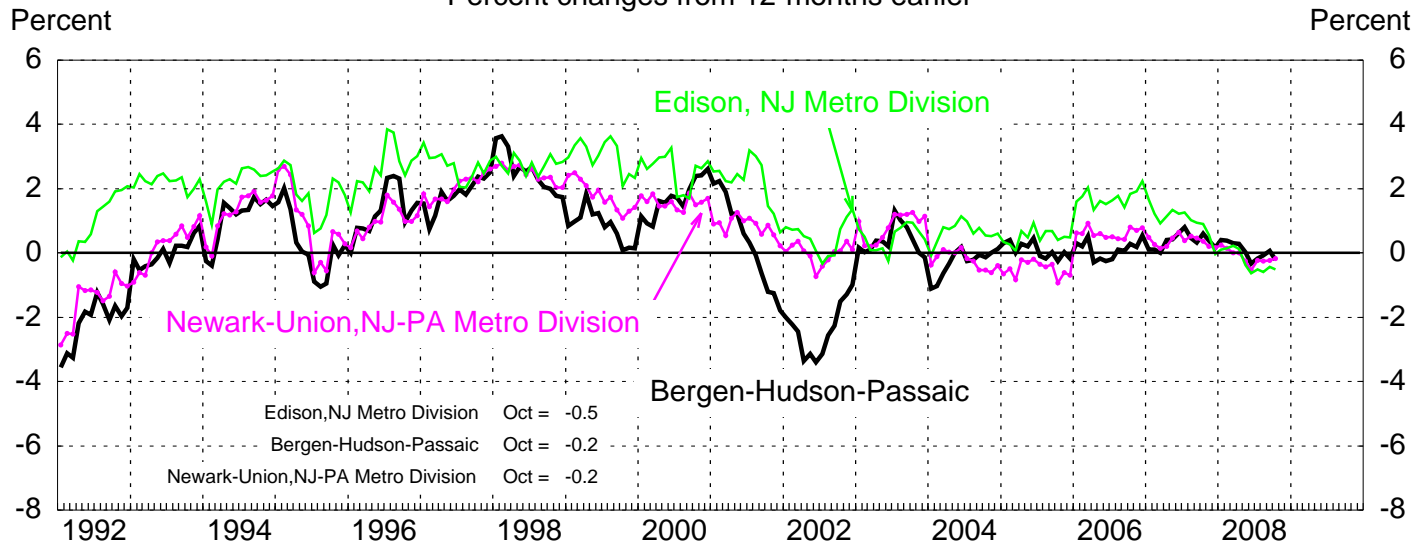

PAYROLL JOB GROWTH: NORTHERN NEW JERSEY

Percent changes from 12-months earlier

Newark-Union, NJ-PA Metro Division= Essex NJ, Hunterdon NJ, Morris NJ, Sussex NJ, Union NJ, and Pike PA counties.

Edison, NJ Metro Division= Middlesex NJ, Monmouth NJ, Ocean NJ, and Somerset NJ counties.