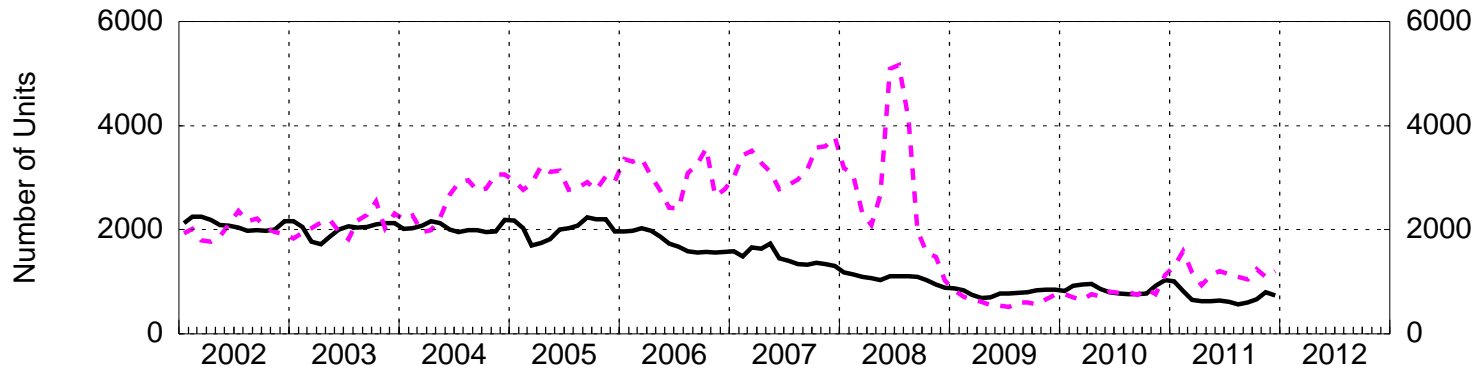

# SINGLE AND MULTI-FAMILY BUILDING PERMITS: NEW YORK STATE

3-Month Moving Average, Seasonally Adjusted

Single Family (Black), Multi-Family (Purple)  
Source: U.S. Census Bureau, Moody's Economy.com  
WDRX\_50