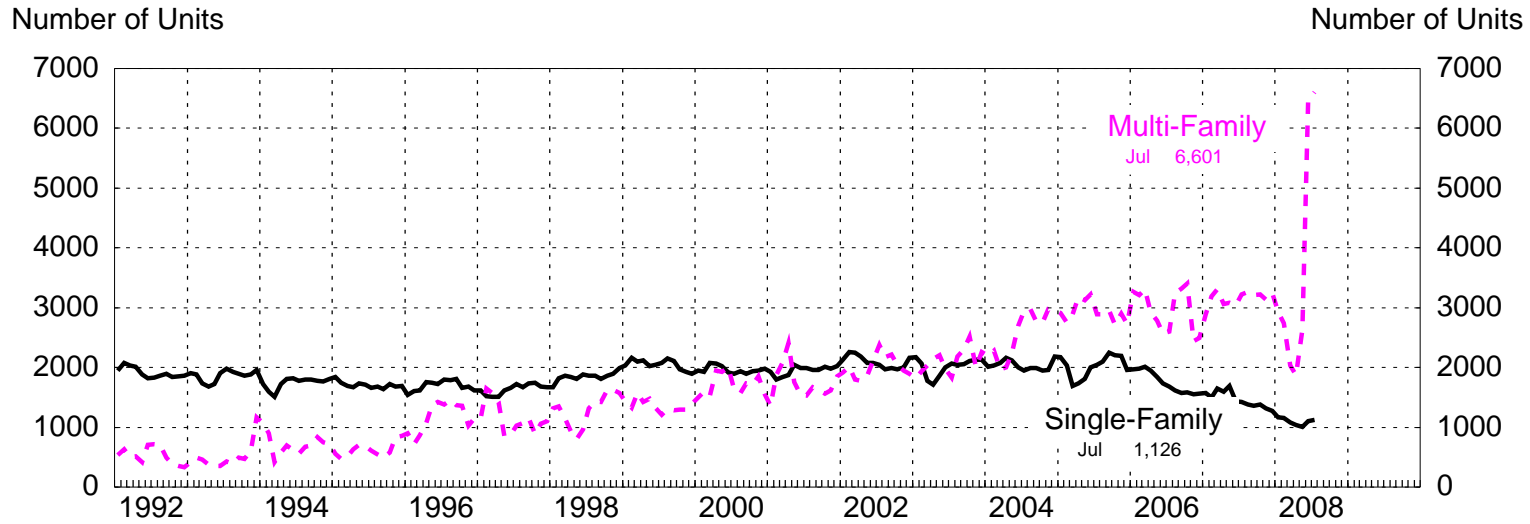

# SINGLE AND MULTI-FAMILY BUILDING PERMITS: NEW YORK STATE

3-Month Moving Average, Seasonally Adjusted

Source: U.S. Census Bureau; Moody's Economy.com.  
Note: Permits data seasonally adjusted by FRBNY staff.  
WDRX\_50