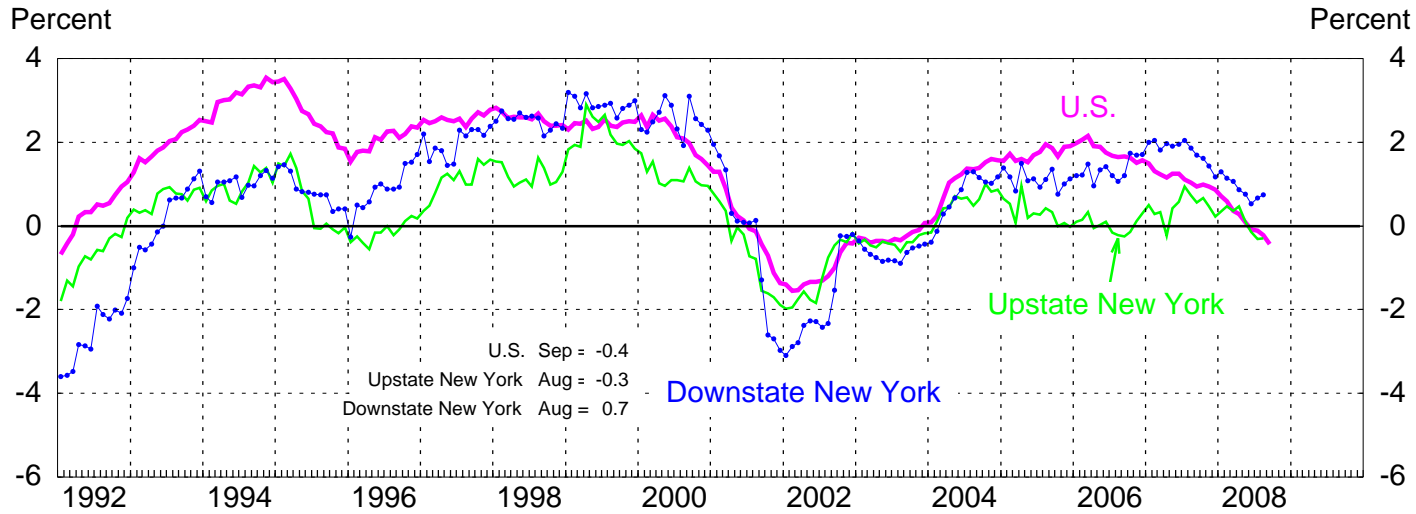

# PAYROLL JOB GROWTH: U.S., NY DOWNSTATE AND UPSTATE

Percent changes from 12-months earlier

Upstate NY includes: Albany, Binghamton, Buffalo, Glen Falls, Ithaca, Rochester, Syracuse, Utica-Rome metro areas.

Downstate NY includes: New York City, Dutchess, Nassau, Orange, Putnam, Rockland, Suffolk, Ulster, and Westchester counties.

Source: Bureau of Labor Statistics, NY Department of Labor, Moody's Economy.com.