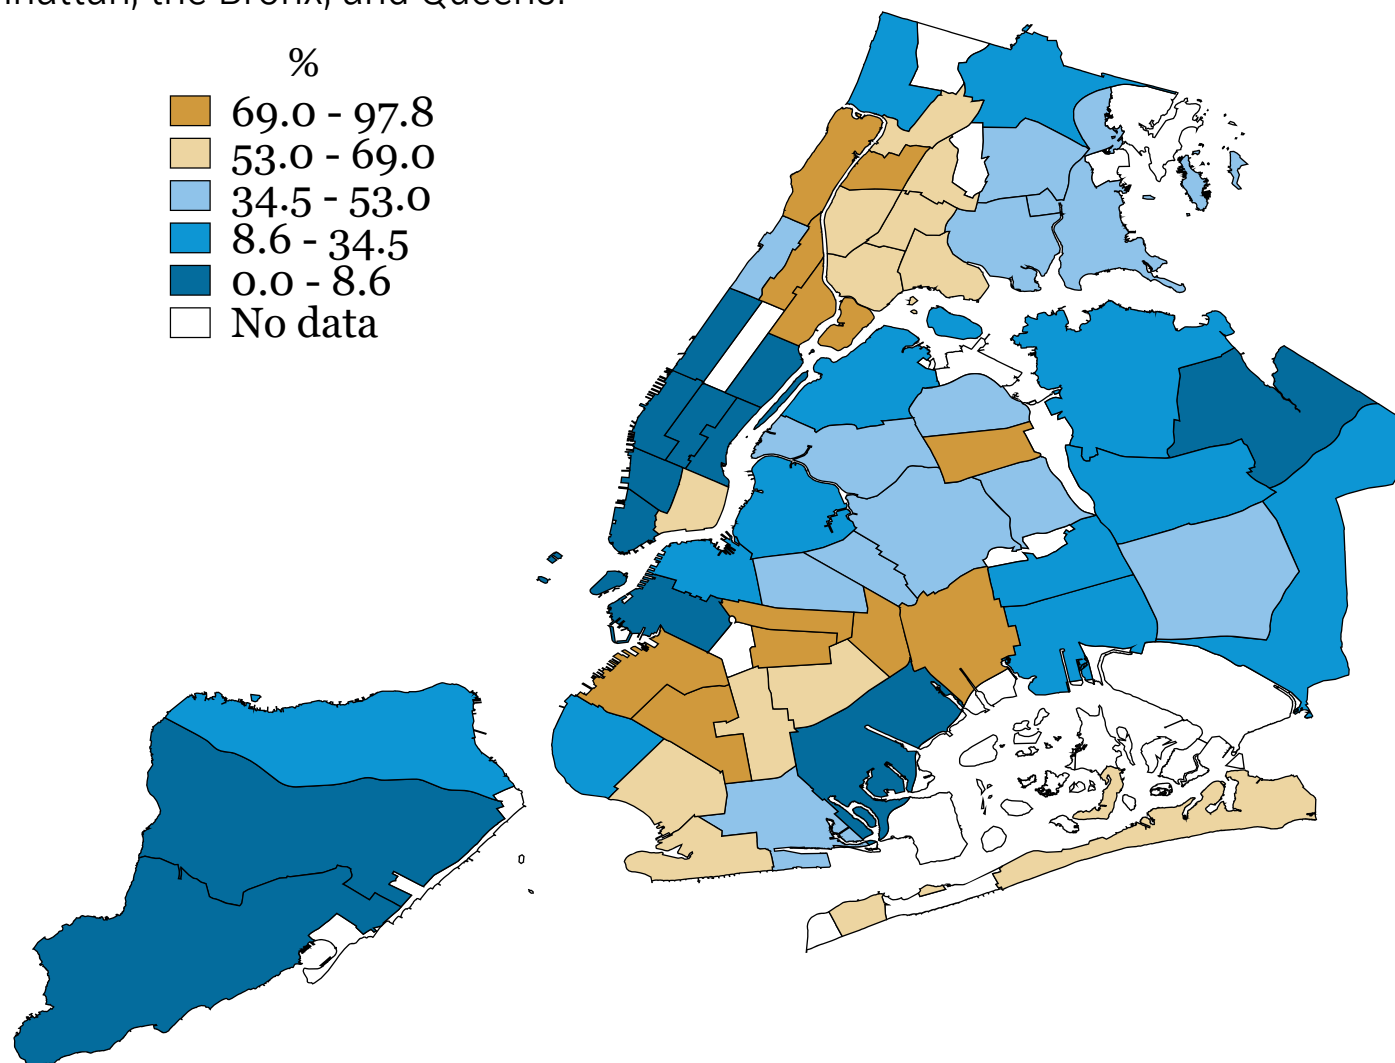

# Low- and Moderate-Income Neighborhoods in NYC

Lower income neighborhoods are located throughout the city, but are particularly prevalent in upper Manhattan, the Bronx, and Queens.

Source: ACS 2014-2018; Percent of total noninstitutionalized civilian (e.g. not in active military, nursing homes, prisons, etc.) population in low or moderate income census tracts.