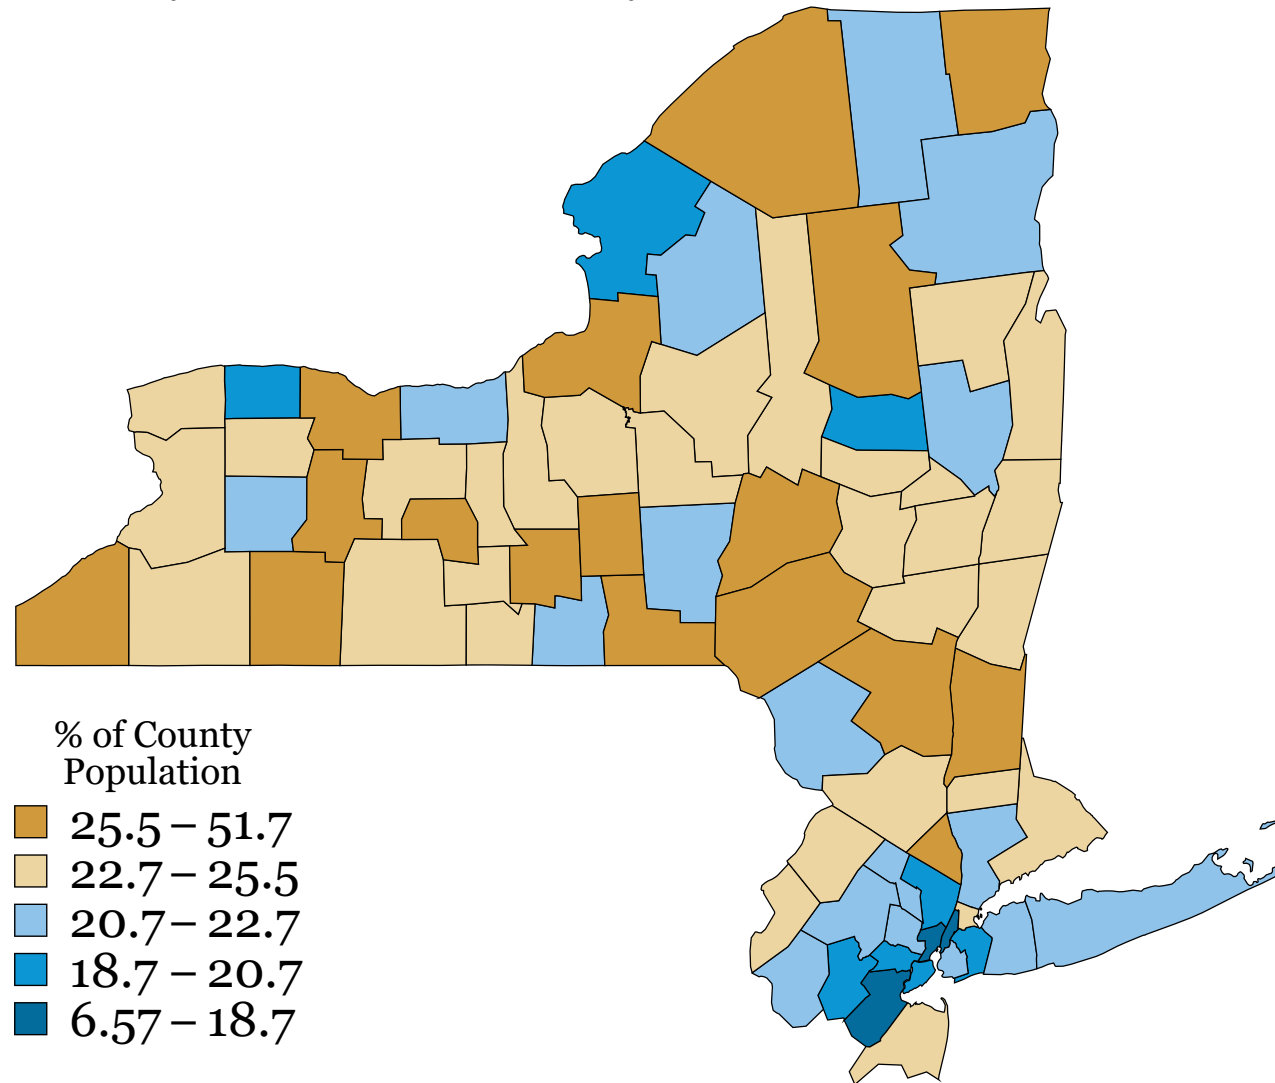

# Part Time Workers in the Second District

A higher share of individuals worked part time in the Bronx, NY, an indication that these workers are not salaried and will likely have to file for unemployment

Source: ACS 2014-2018 Note: Percent of working adults that worked less than 35 hours per week on average in the past 12 months.