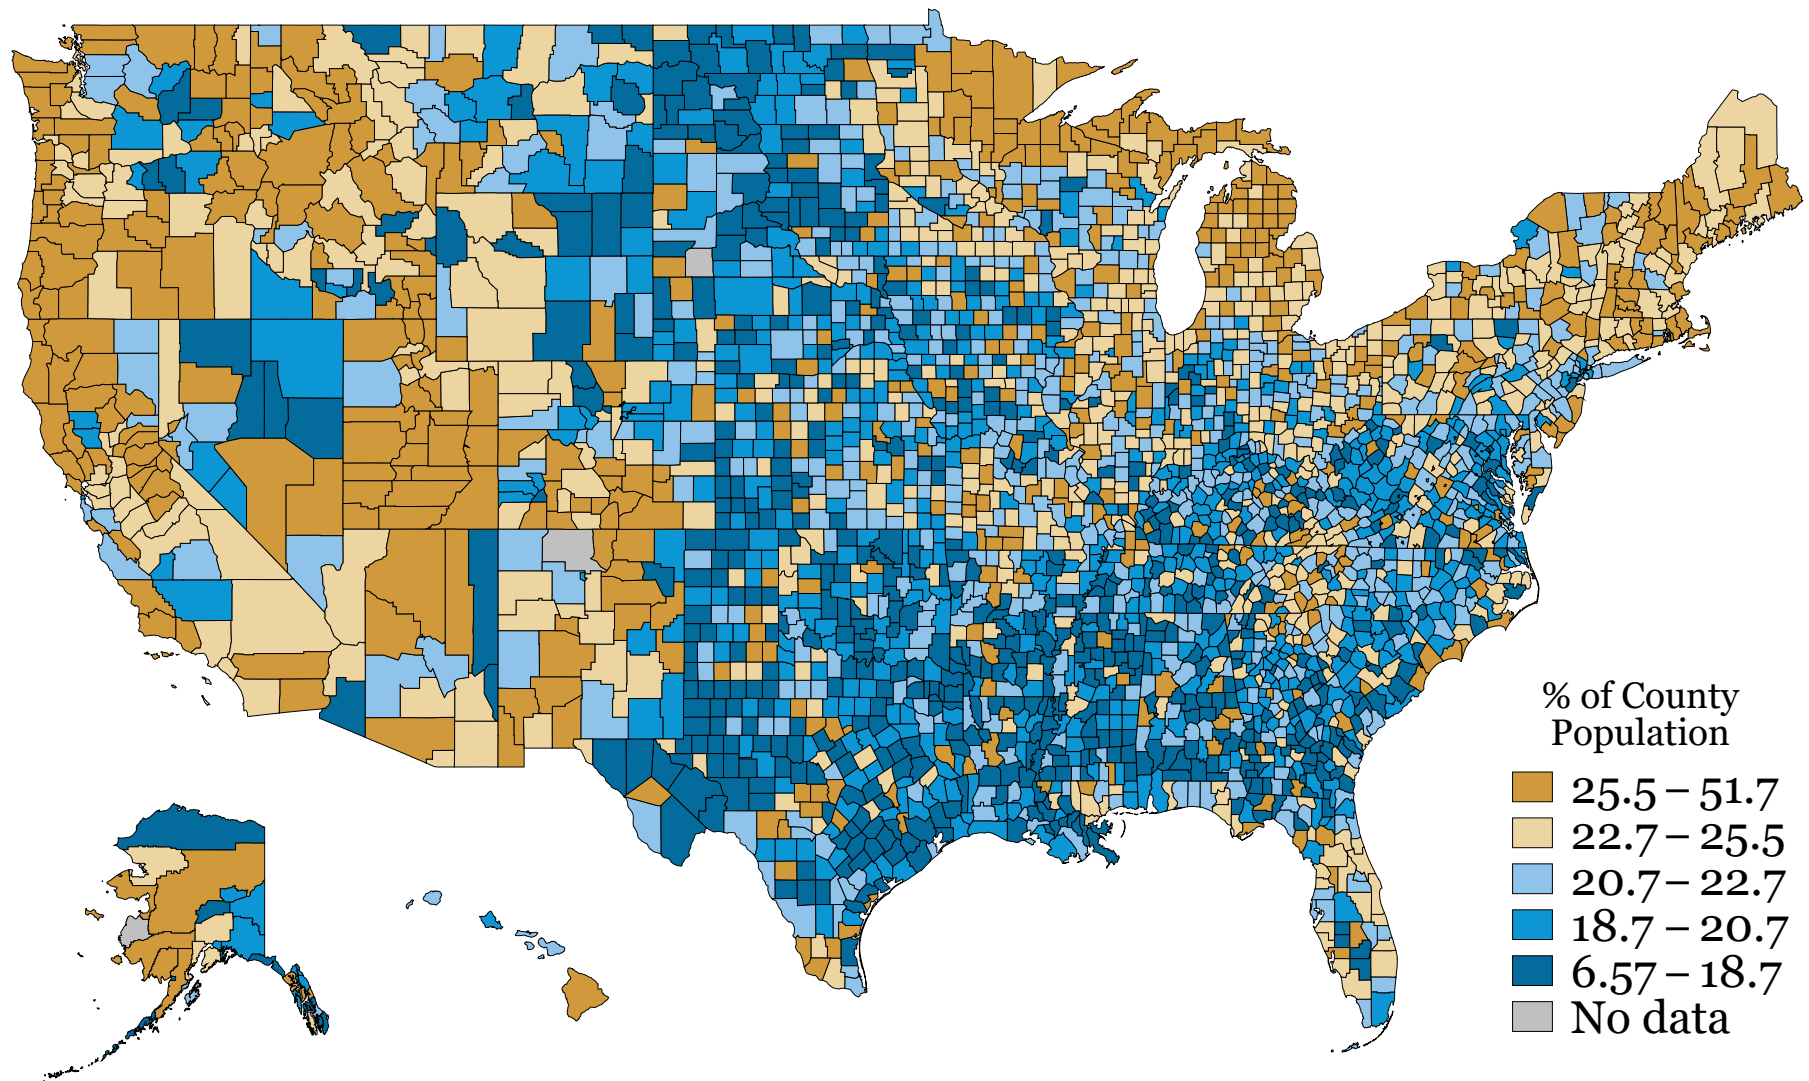

Part Time Workers

A higher share of Americans working part time are located in West and Northeast regions of the U.S.

Source: ACS 2014-2018 Note: Percent of working adults that worked less than 35 hours per week on average in the past 12 months.