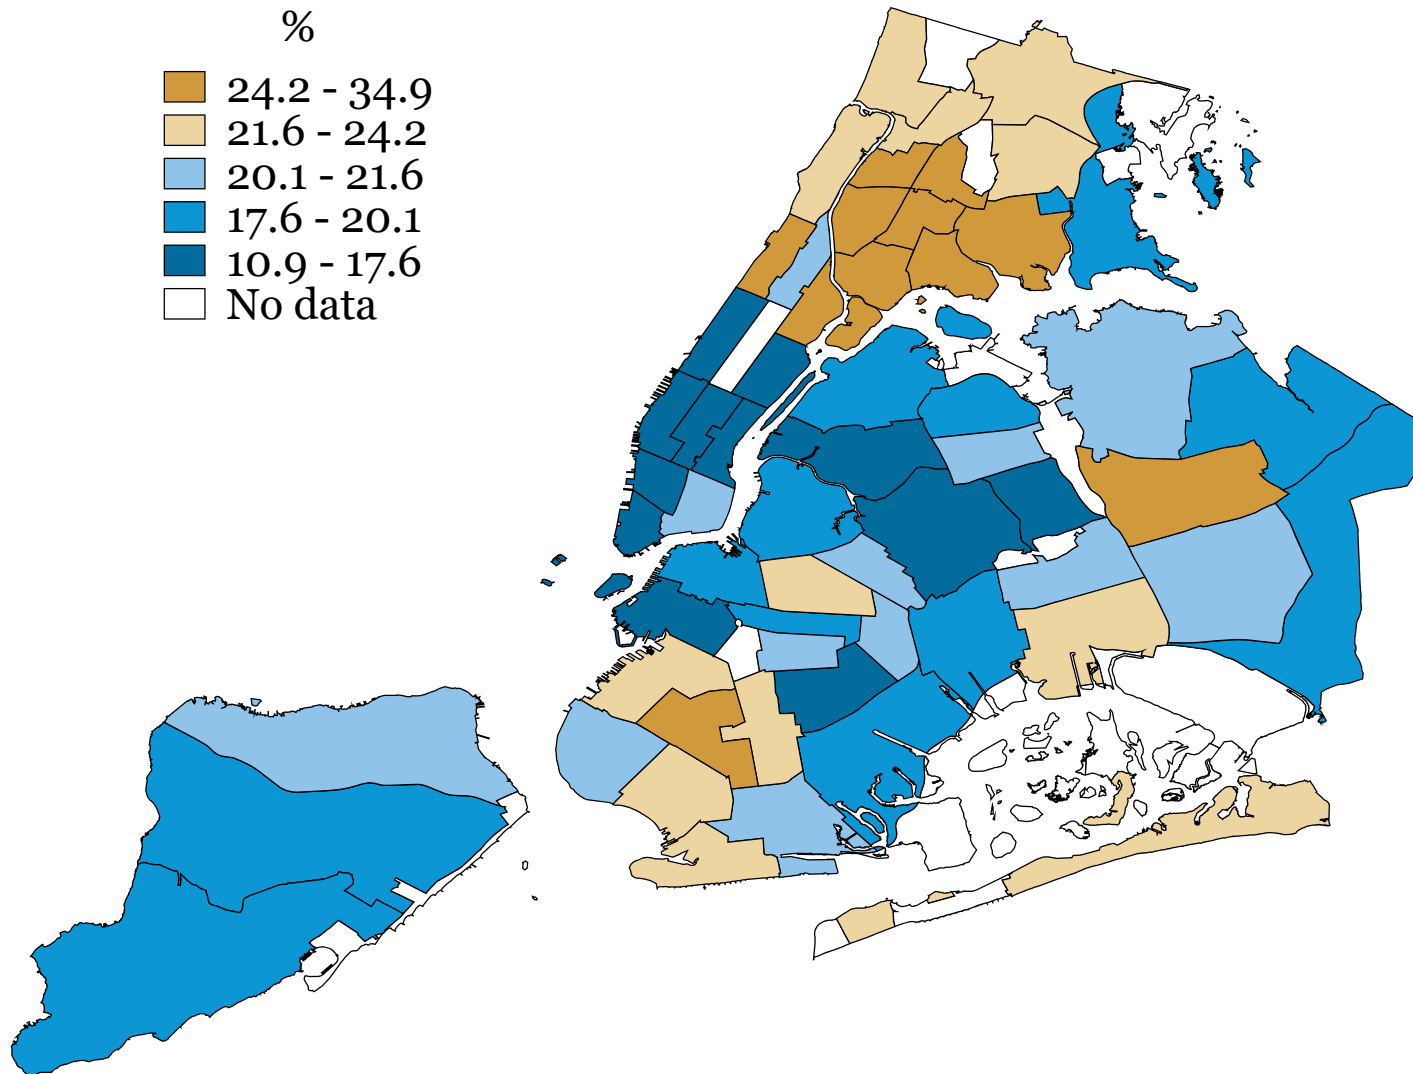

Part Time Workers in NYC

A higher share of individuals work part time in the Bronx than in other boroughs, an indication that these workers are not salaried and will likely have to file for unemployment.

Source: ACS 2014-2018 Note: Percent of working adults that worked less than 35 hours per week on average in the past 12 months.