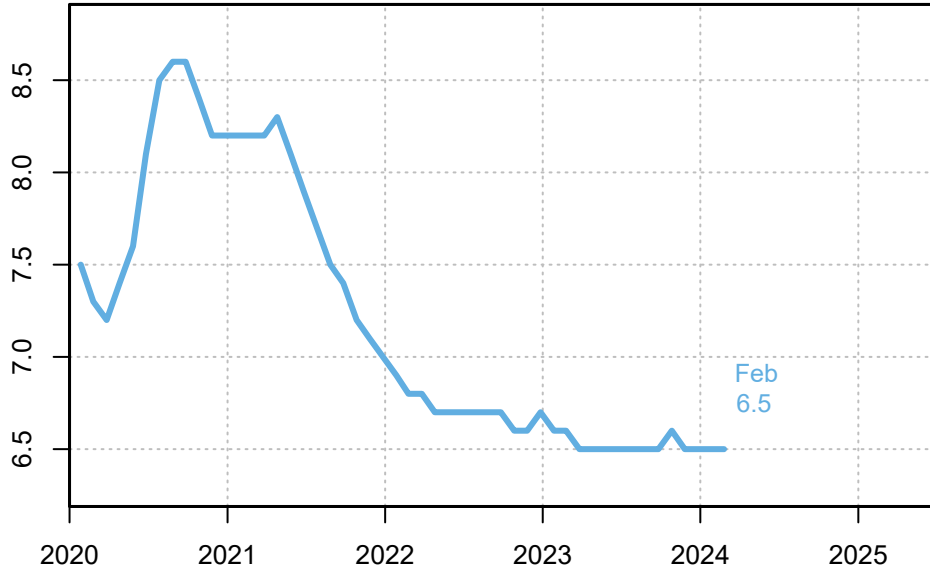

Euro Area

Employment and Wages

Harmonized Unemployment Rate

Percent

Harmonized Unemployment, Whole Economy

Percent Change Over Year-Ago Level

Employment in the Whole Economy

Percent Change Over Year-Ago Level

Compensation per Employee

Percent Change Over Year-Ago Level