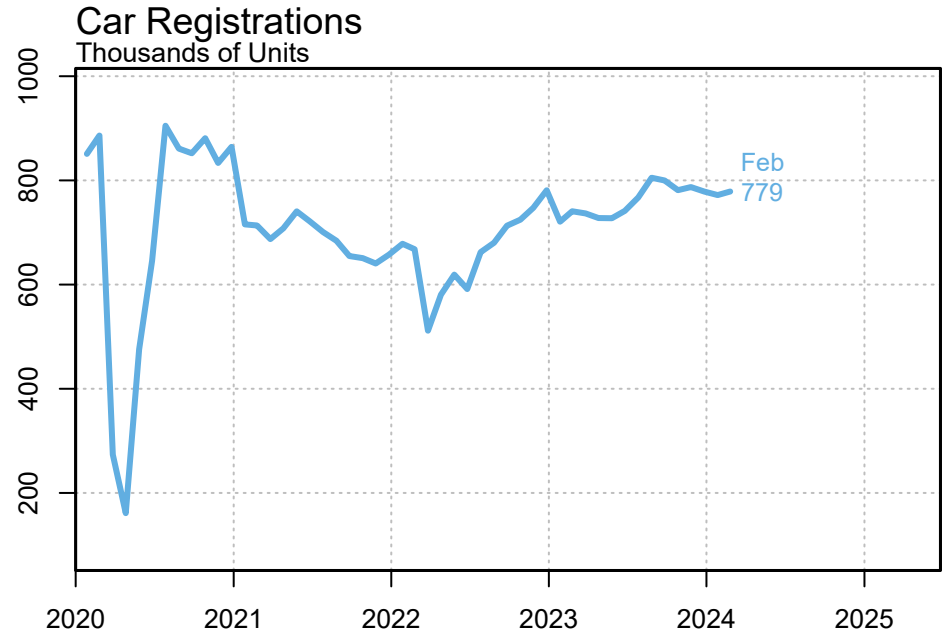

Euro Area

Retail Sales and Turnover

NOTE: Above charts are seasonally adjusted
Source: Haver

April 12, 2024