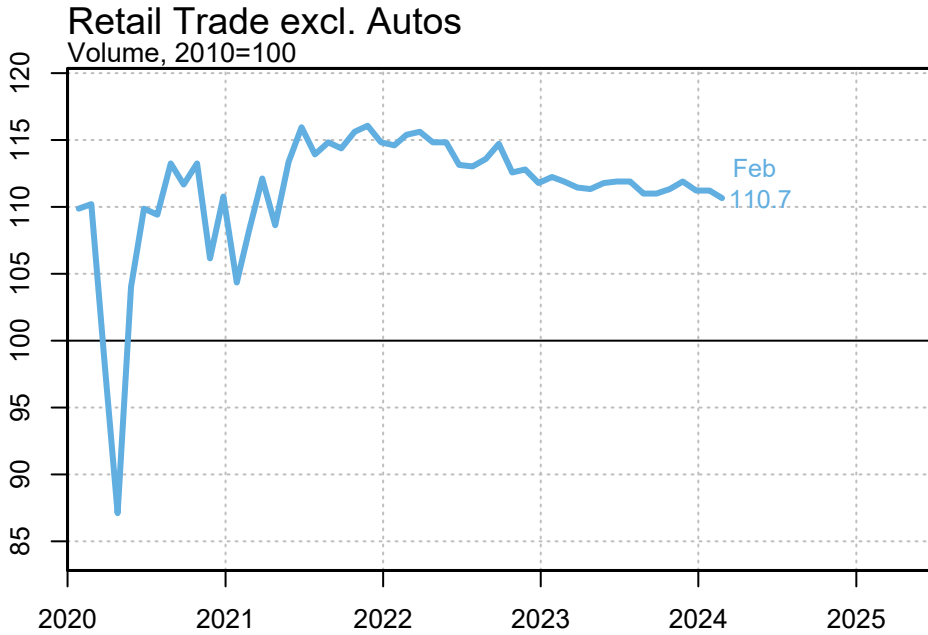

Euro Area

Retail Sales and Turnover

NOTE: Above charts are seasonally adjusted
Source: Haver

April 12, 2024