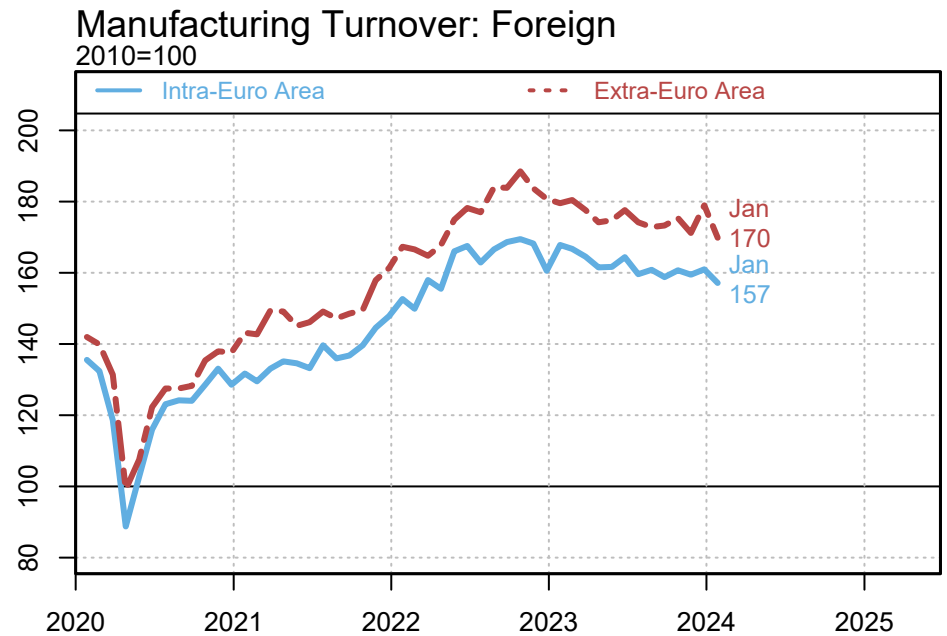

Euro Area

Retail Sales and Turnover

NOTE: Above charts are seasonally adjusted
Source: Haver

April 12, 2024