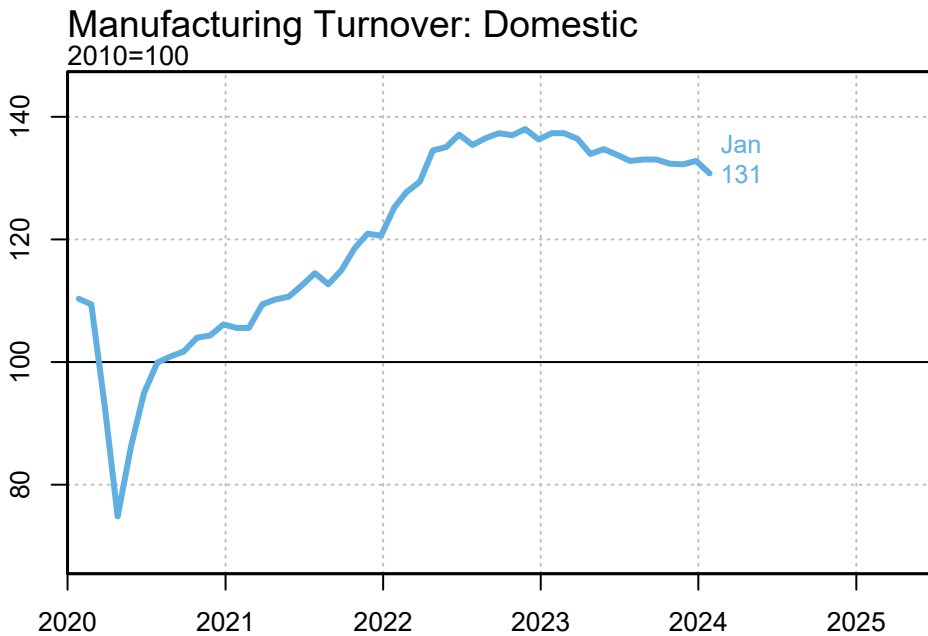

Euro Area

Retail Sales and Turnover

NOTE: Above charts are seasonally adjusted
Source: Haver

April 12, 2024