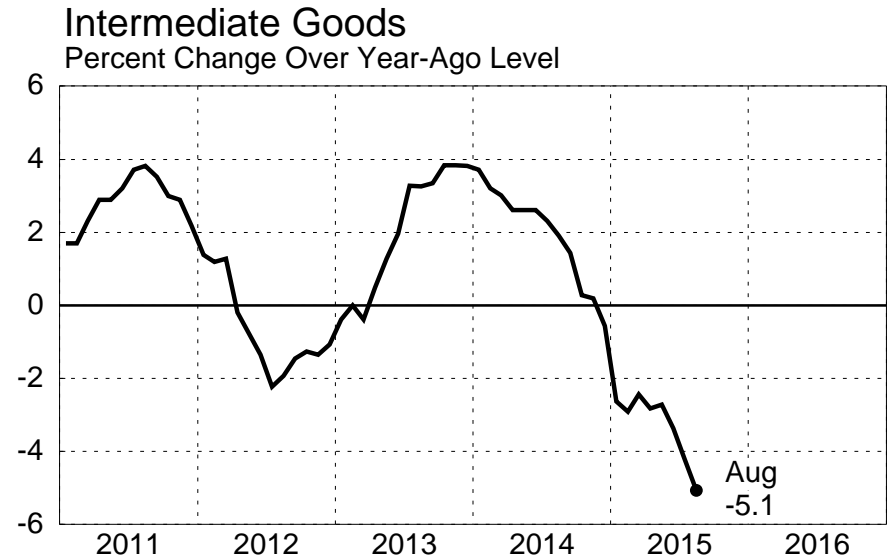

JAPAN

Producer Price Index

Source: National Sources

October 9, 2015