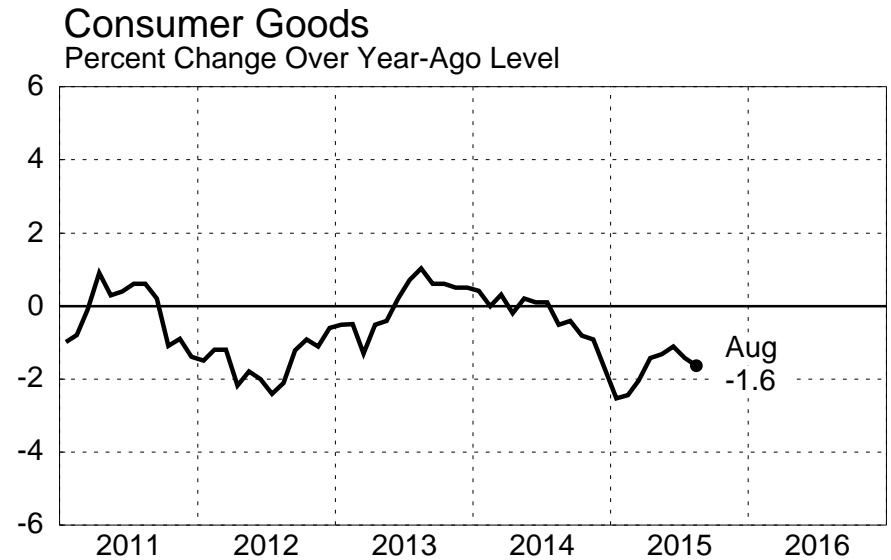

JAPAN

Producer Price Index

Source: National Sources

October 9, 2015