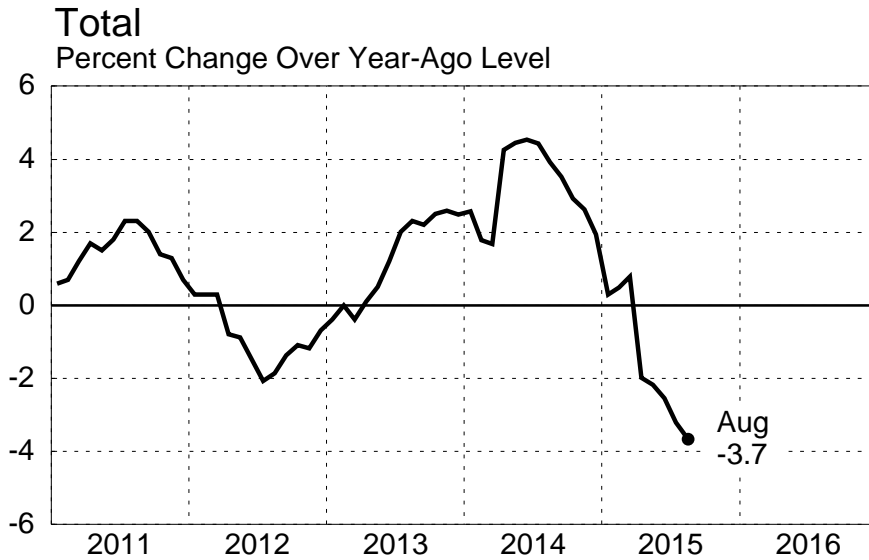

JAPAN

Producer Price Index

Source: National Sources

October 9, 2015