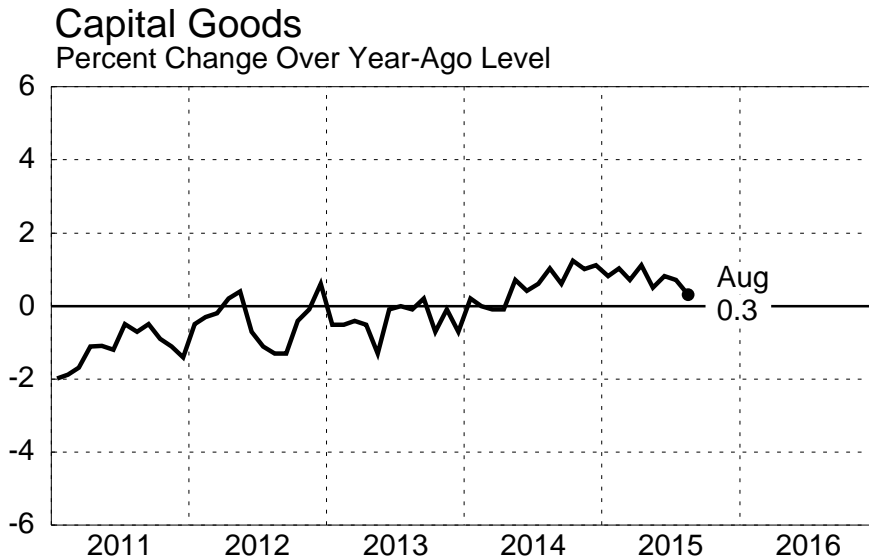

JAPAN

Producer Price Index

Source: National Sources

October 9, 2015