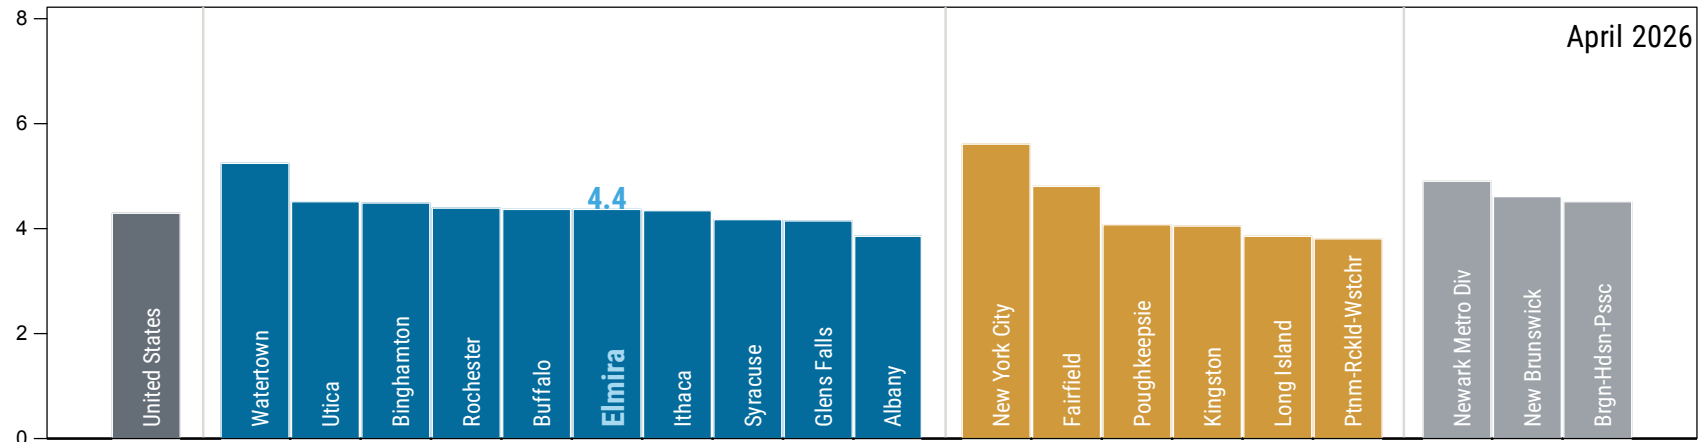

Unemployment Rate by Metro Area

Percent

Sources: U.S. Bureau of Labor Statistics; Moody's Economy.com.