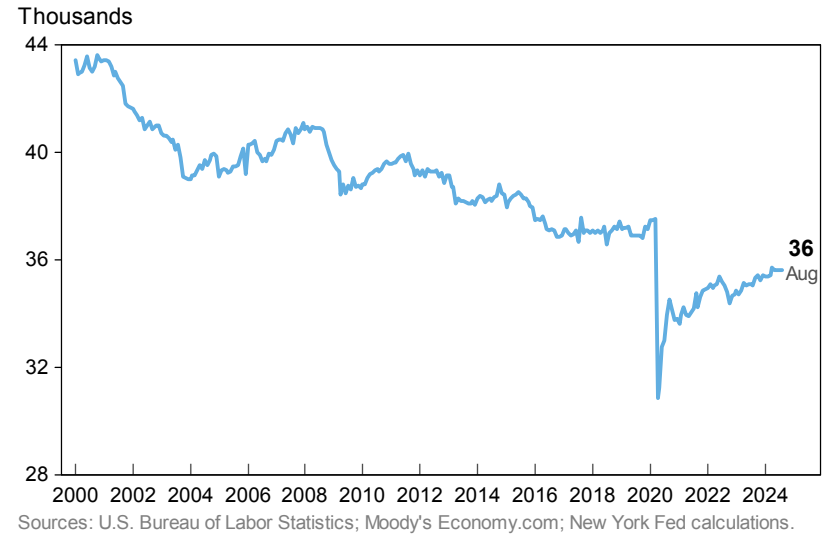

Employment