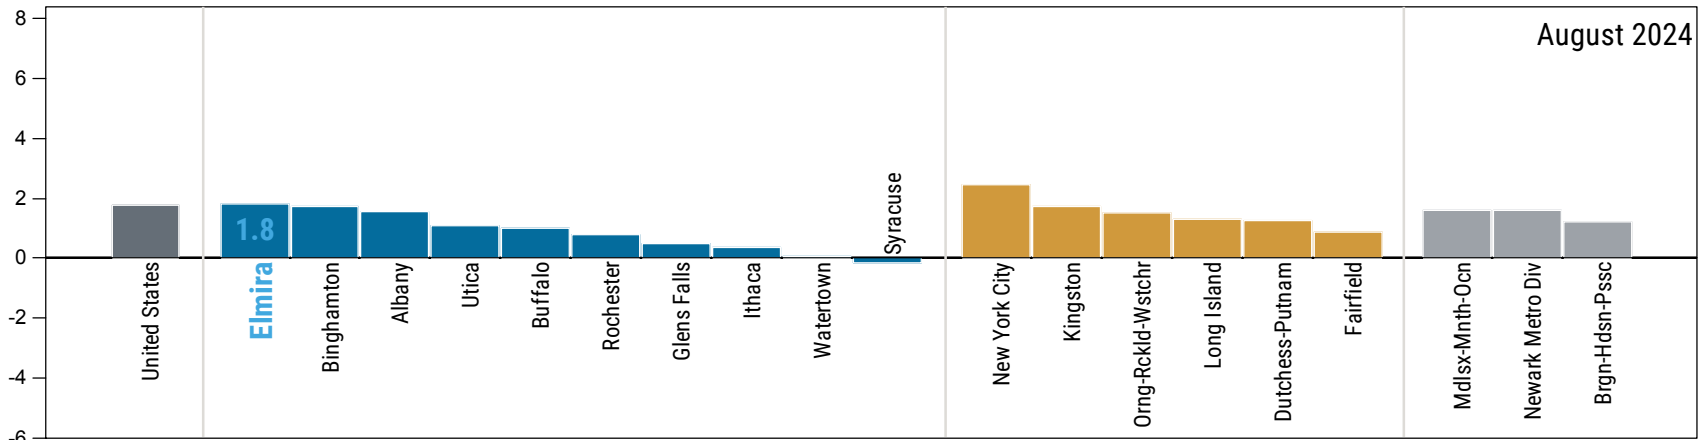

Elmira Metro Economic Indicators

Annual Employment Change by Metro Area

Percent

Sources: U.S. Bureau of Labor Statistics; Moody's Economy.com. Note: Data are early benchmarked by New York Fed staff. Note: Employment change calculated as last 12 months over previous 12 months.