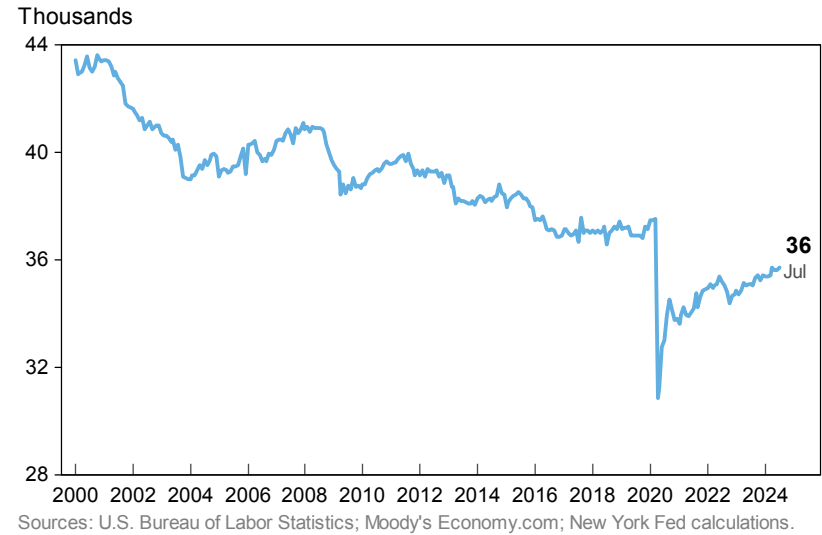

Employment