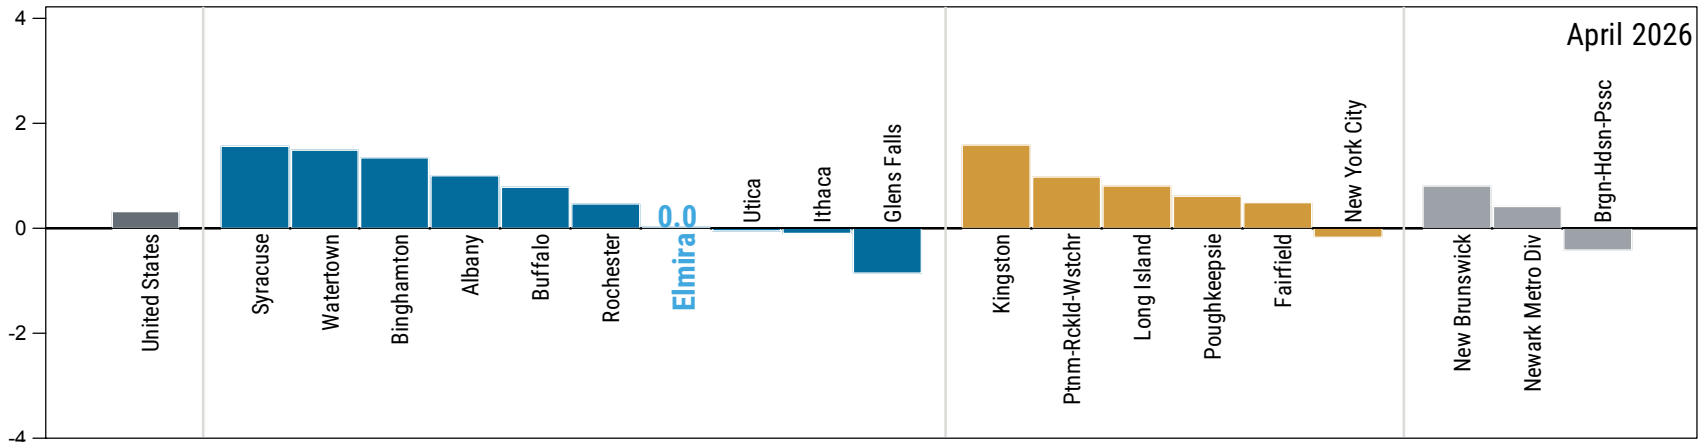

Elmira Metro Economic Indicators

Annual Employment Change by Metro Area

Percent

Sources: U.S. Bureau of Labor Statistics; Moody's Economy.com; NYS Department of Labor; NJ Department of Labor and Workforce Development.
Notes: Data are early benchmarked by New York Fed staff. Employment change calculated as last 12 months over previous 12 months.