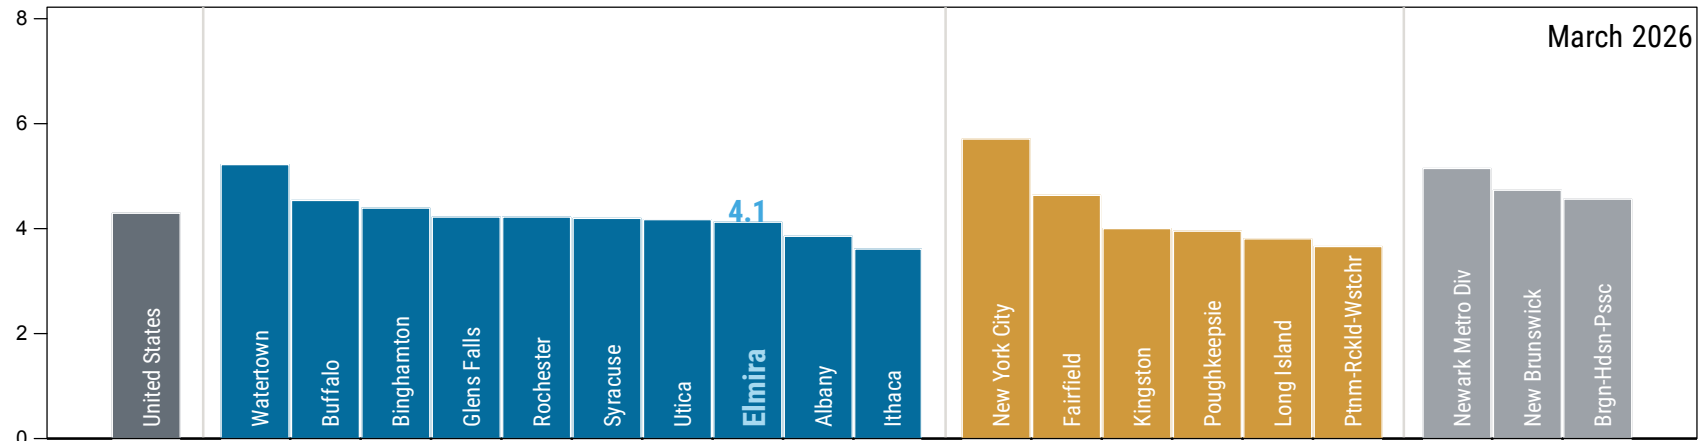

Unemployment Rate by Metro Area

Percent

Sources: U.S. Bureau of Labor Statistics; Moody's Economy.com.