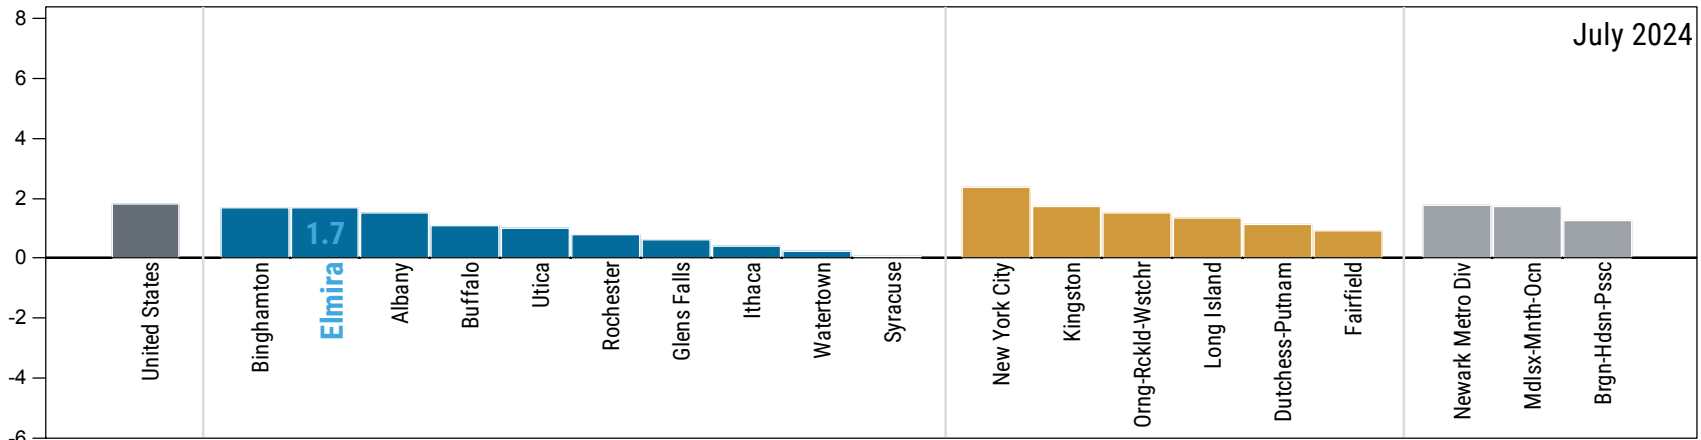

Elmira Metro Economic Indicators

Annual Employment Change by Metro Area

Percent

Sources: U.S. Bureau of Labor Statistics; Moody's Economy.com. Note: Data are early benchmarked by New York Fed staff. Note: Employment change calculated as last 12 months over previous 12 months.