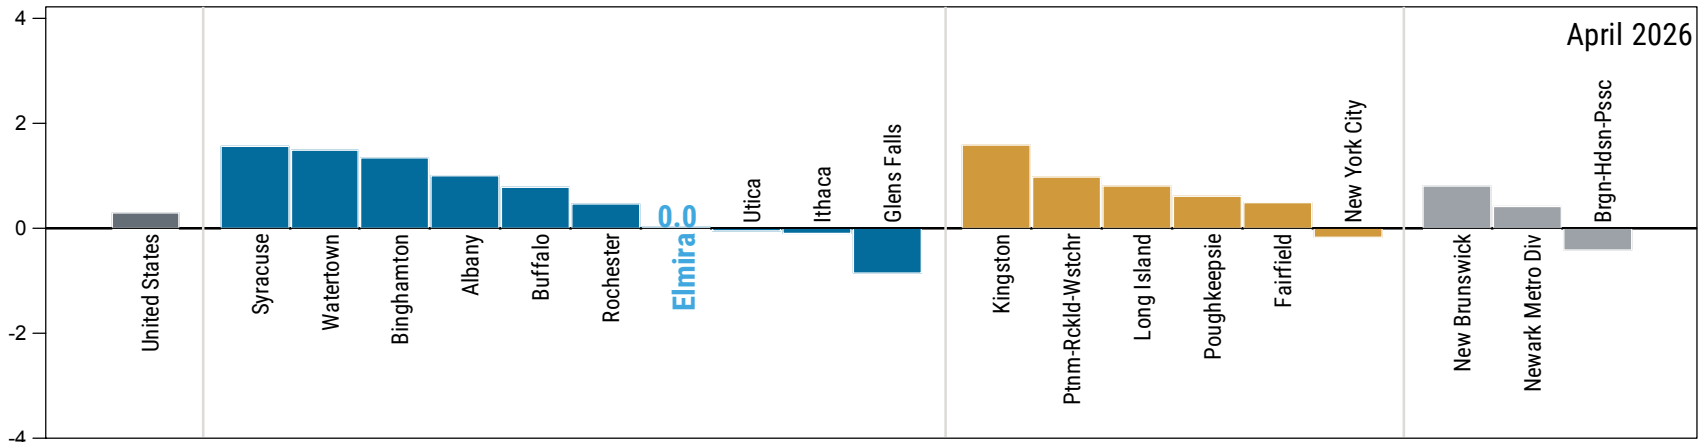

Elmira Metro Economic Indicators

Annual Employment Change by Metro Area

Percent

Sources: U.S. Bureau of Labor Statistics; Moody's Economy.com; NYS Department of Labor; NJ Department of Labor and Workforce Development.
Notes: Data are early benchmarked by New York Fed staff. Employment change calculated as last 12 months over previous 12 months.