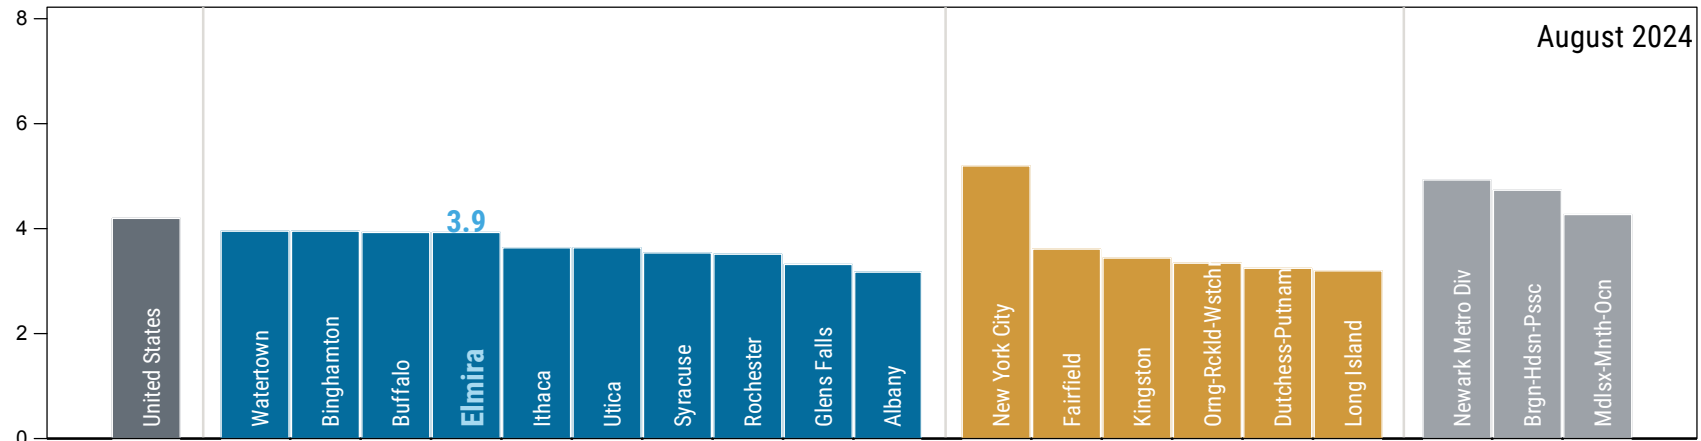

	ELMIRA	ITHACA*	BINGHAMTON*	NEW YORK STATE	USA
Population 2023	81,325	103,558	243,792	19,571,216	334,914,895
Population growth 2023, 10-year change	-7.2%	2.6%	-1.9%	-0.7%	5.5%
GDP 2022, billions	\$4	\$7	\$13	\$2,048	\$25,744
Job growth 2023, 5-year change	-5.2%	-4.8%	-4.9%	0.3%	4.8%
Median household income 2022	\$60,000	\$72,800	\$58,000	\$76,000	\$71,700
Median home price 2022	\$131,000	\$283,000	\$149,000	\$400,000	\$321,000
Population share age 25+ with BA+	26.1%	59.7%	29.3%	40.0%	35.7%

Sources: U.S. Census Bureau; U.S. Bureau of Labor Statistics; U.S. Bureau of Economic Analysis; IPUMS USA-University of Minnesota.
 Data retrieved through data.census.gov, Moody's Economy.com, or directly from source.
 *Note: These are neighboring metro areas.

Elmira Metro Economic Indicators

Annual Employment Change by Metro Area

Percent

Sources: U.S. Bureau of Labor Statistics; Moody's Economy.com. Note: Data are early benchmarked by New York Fed staff. Note: Employment change calculated as last 12 months over previous 12 months.

Unemployment Rate by Metro Area

Percent

Sources: U.S. Bureau of Labor Statistics; Moody's Economy.com.

Elmira Metro Economic Indicators

Population

Employment

Labor Force

Unemployment Rate